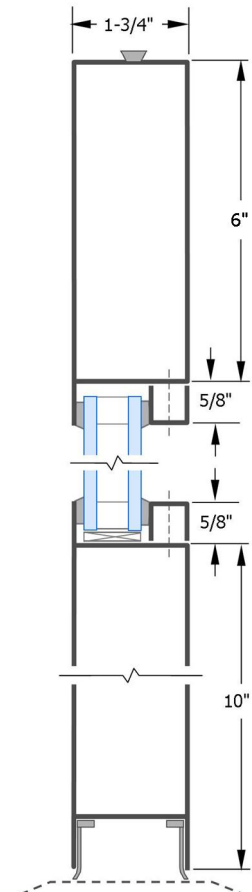

Materials

Doors are available in A60 Galvanized Steel. Stainless Steel and Bronze also available.

Configurations

Doors are available in singles and pairs, single or double-acting. Functions include swinging, folding, sliding, and stacking. Doors integrate into StileLine™ storefront systems, or act as stand-alone entrances.

Glass

Single-Glazed 1/4" or up to 1" Insulated Glass Units. Multiple moulding options are available to create varying styles and accommodate specific glass types.

Hardware

Hinge options include butt hinges, continuous geared hinges, or pivots (center or offset). Pulls and push bars are available, as are exit devices including mid-panel, rim type, and concealed vertical rod. Narrow backset locks and deadbolts are available, as are a variety of levers. Air-Tek™ weather-seals on verticals and top are standard. Bottom rails may include concealed gaskets to integrate with specific threshold systems.

Finishes

Factory primer, Finish Paint, and Powder Coating are available in both standard and custom colors.

Hybrid Options

Doors are available with integrated options such as bullet + blast resistant, sound control, fire rated, thermal-break, and insulated.

Stiles®

Steel Door + Window Systems

© 2010 Stiles Custom Metal, Inc. 0710 Cat p. D-1.6

Stiles Custom Metal Inc
1885 Kinser Road
Ceres CA USA 95307

T 209 / 538-3667
F 209 / 538-2776
www.stilesdoor.com