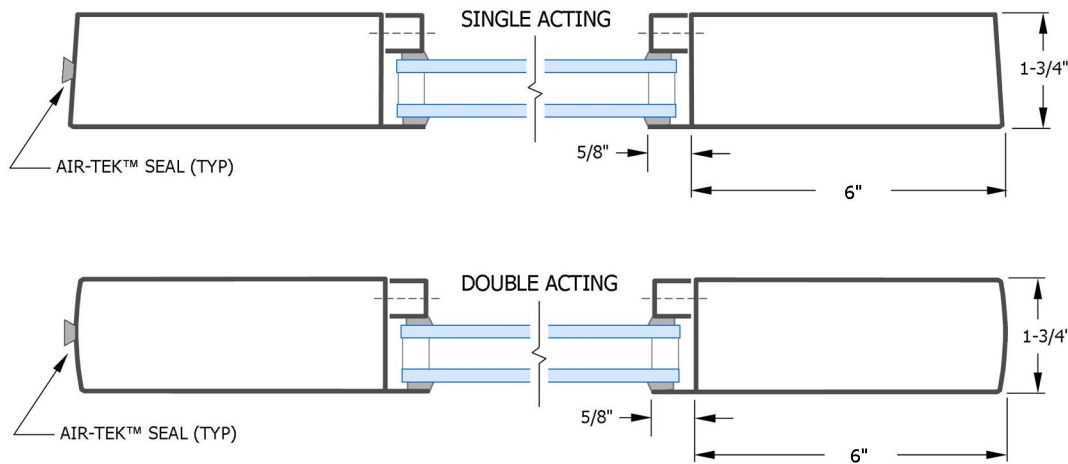

Materials

Doors are available in A60 Galvanized Steel. Stainless Steel and Bronze also available.

Configurations

Doors are available in singles and pairs, single or double-acting. Functions include swinging, folding, sliding, and stacking. Doors integrate into StileLine™ storefront systems, or act as stand-alone entrances.

Glass

Single-Glazed 1/4" or up to 1" Insulated Glass Units. Multiple moulding options are available to create varying styles and accommodate specific glass types.

Hardware

Hinge options include butt hinges, continuous geared hinges, or pivots (center or offset). Pulls and push bars are available, as are exit devices including mid-panel, rim type, and concealed vertical rod. Narrow backset locks and deadbolts are available, as are a variety of levers. Air-Tek™ weather-seals on verticals and top are standard. Bottom rails may include concealed gaskets to integrate with specific threshold systems.

Finishes

Factory primer, Finish Paint, and Powder Coating are available in both standard and custom colors.

Hybrid Options

Doors are available with integrated options such as bullet + blast resistant, sound control, fire rated, thermal-break, and insulated.

Stiles®

Steel Door + Window Systems

© 2010 Stiles Custom Metal, Inc. 0710 Cat p. D-1.6

Stiles Custom Metal Inc
1885 Kinser Road
Ceres CA USA 95307

T 209 / 538-3667
F 209 / 538-2776
www.stilesdoor.com